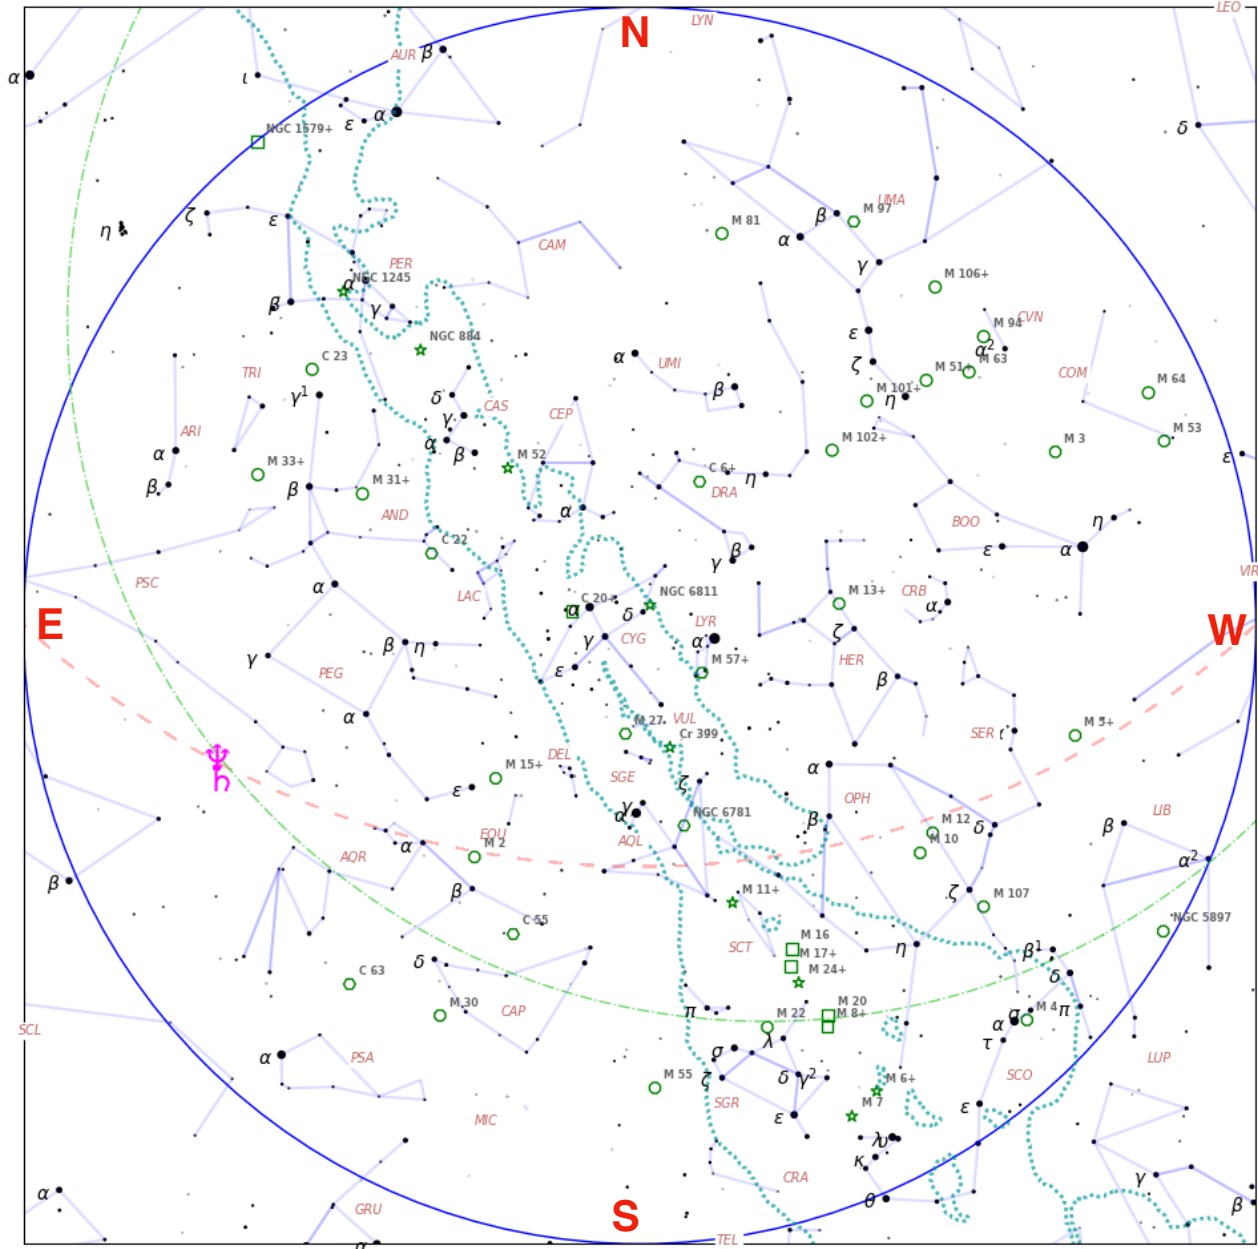

SEPTEMBER 2025

**The Northern Berkshire
Astronomical Society**

Meets the first Wednesday of every month, at the
North Adams Public Library at 6 PM.

74 Church St. North Adams MA

Saturn Returns!

The Milky Way stretches from NE to SE, overhead in the evening sky. Saturn ♄ and Neptune ♆ are in the East below the Great Square of Pegasus. Last chance for Scorpius objects!

How to Use the Chart

South is at the bottom, if you hold the chart “up” against the sky, facing South, then East will be to your left and West to the right. (Or if you hold the map upside-down and face North, East will be to the right, West to the left.)

On the chart, the orange dashed line shows the celestial Equator; the green dashed-dotted line the Ecliptic. The Milky Way is outlined with a blue dotted line.

Date	Time
Sep 1	10:00 PM (EDT)
Sep 8	9:30 PM
Sep 15	9:00 PM
Sep 22	8:30 PM
Sep 29	8:00 PM