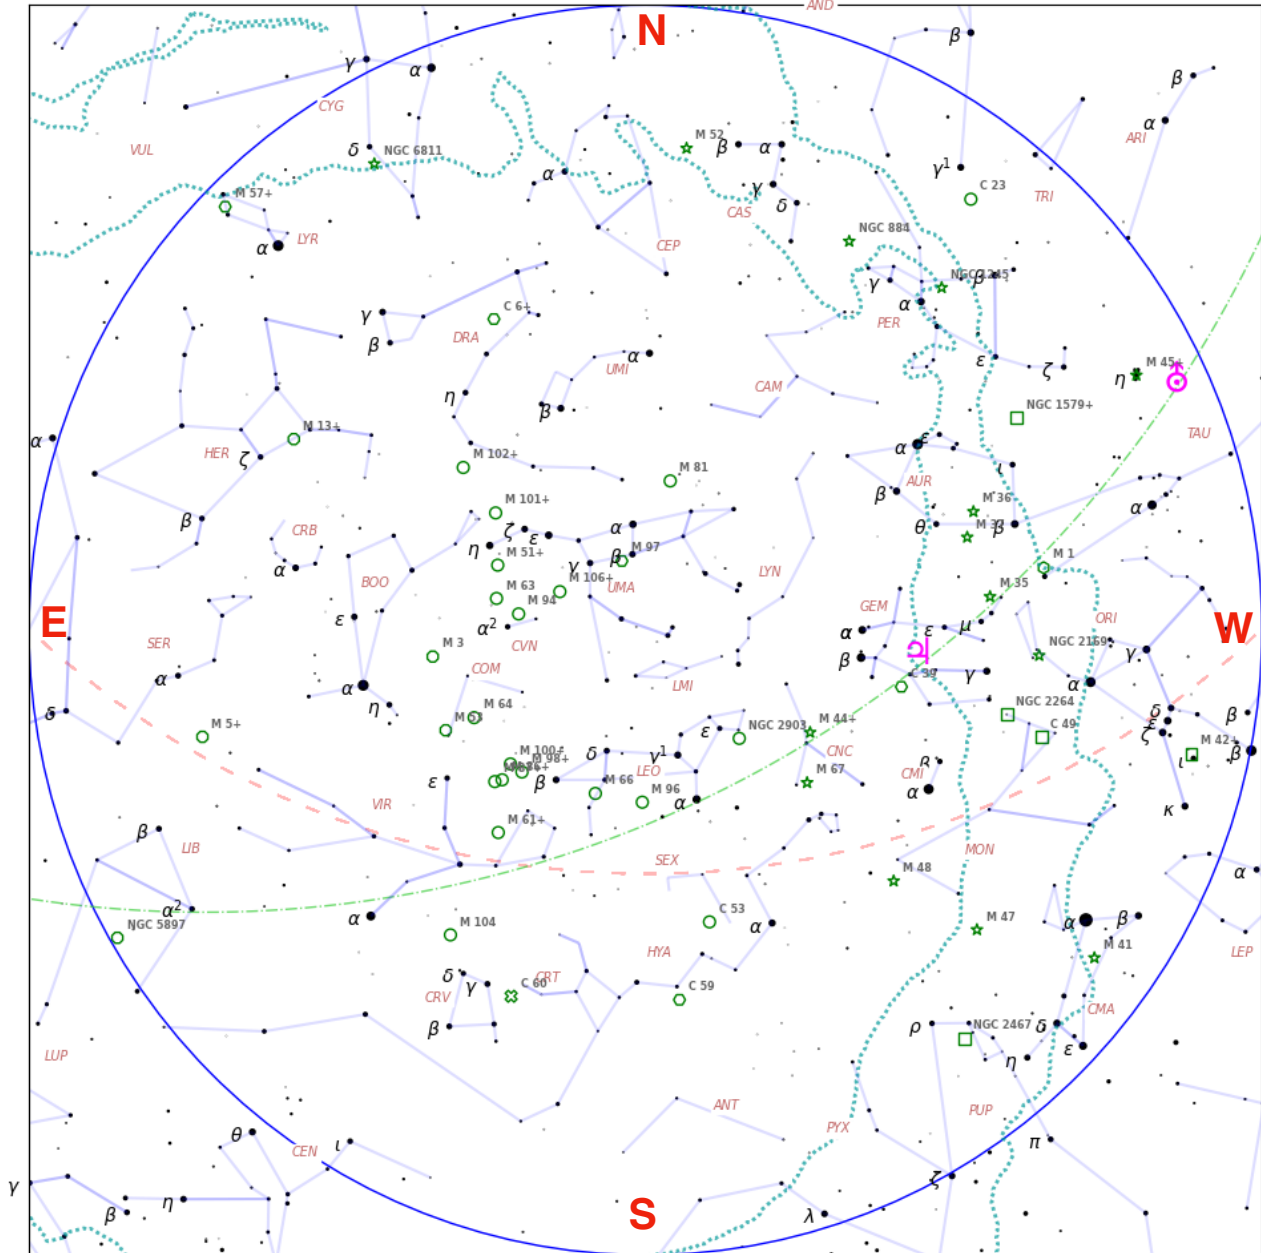

# APRIL 2026

**The Northern Berkshire  
Astronomical Society**

---

Meets the first Wednesday of every month, at the  
North Adams Public Library at 6 PM.

---

74 Church St. North Adams MA

**It's Galaxy Season!**

The Big Dipper is overhead, Leo is below, and the bright stars Arcturus and Spica shine in the East and South. We're looking "out" of the Galactic Plane, and the galaxies of the Coma and Virgo cluster are back to observe!

## How to Use the Chart

South is at the bottom, if you hold the chart “up” against the sky, facing South, then East will be to your left and West to the right. (Or if you hold the map upside-down and face North, East will be to the right, West to the left.)

On the chart, the orange dashed line shows the celestial Equator; the green dashed-dotted line the Ecliptic. The Milky Way is outlined with a blue dotted line.

Date	Time
Apr 1	11:00 PM (EDT)
Apr 8	10:30 PM
Apr 15	10:00 PM
Apr 22	9:30 PM
Apr 29	9:00 PM