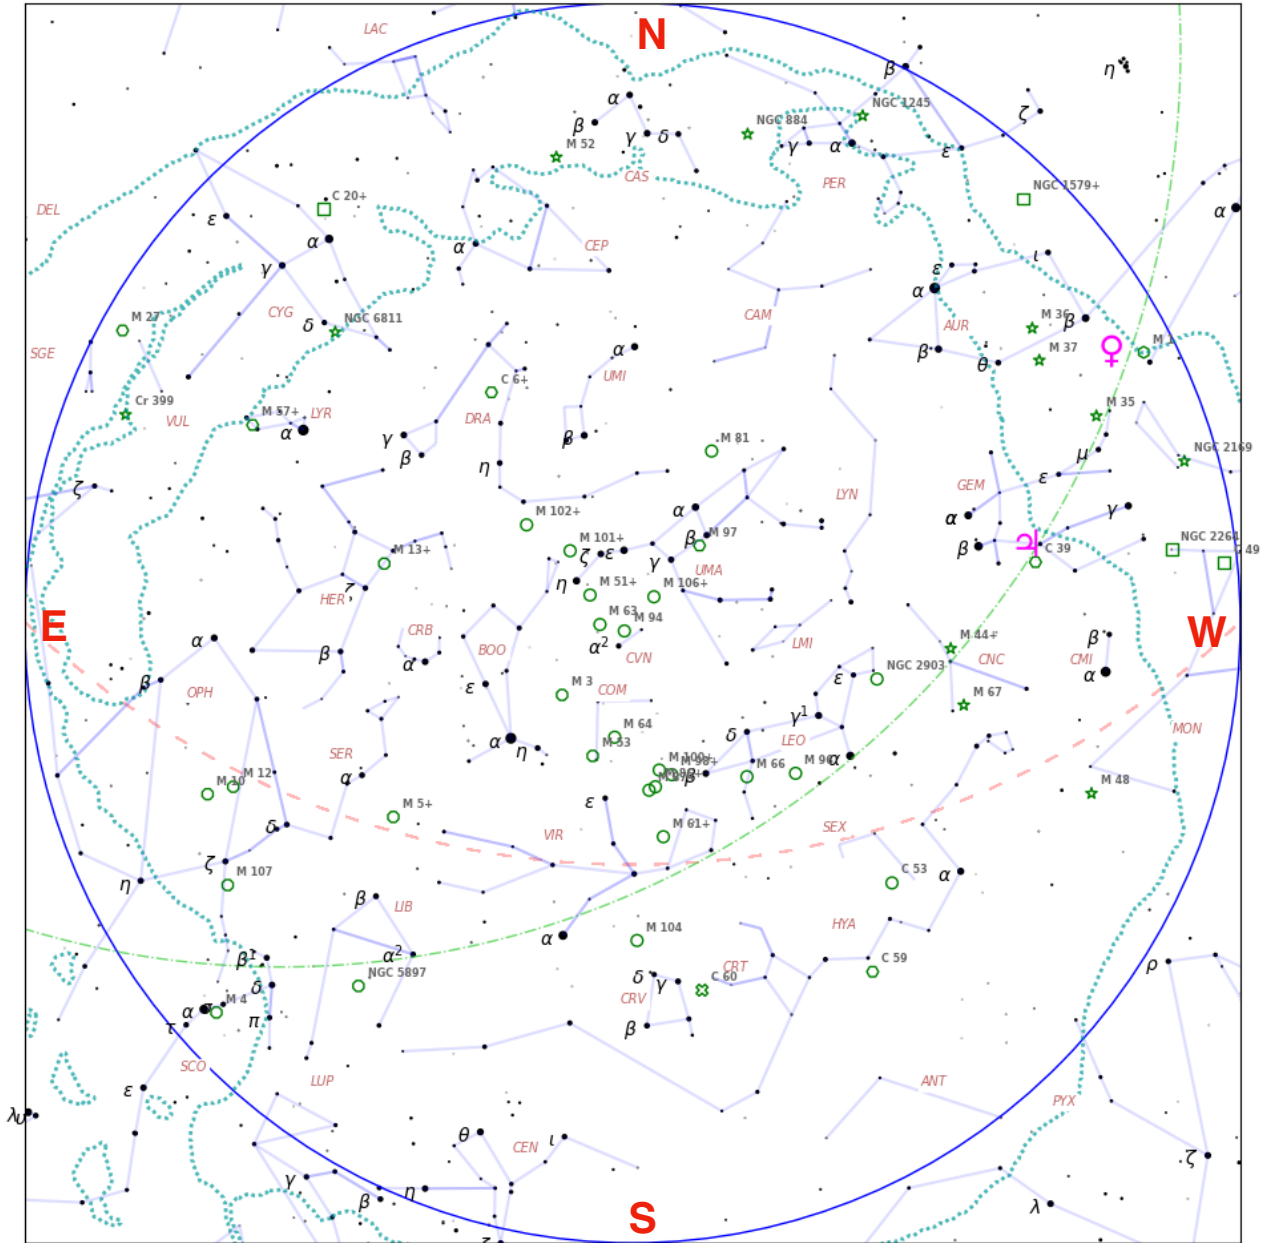

MAY 2026

**The Northern Berkshire
Astronomical Society**
Meets the first Wednesday of every month, at the
North Adams Public Library at 6 PM.
74 Church St. North Adams MA

Look Out!

... well out of the Galactic plane. The Milky Way is on the horizon in almost every direction: overhead, we're close to the location of the North Galactic Pole (it's in Coma Berenices) with hundreds of galaxies to see "out".